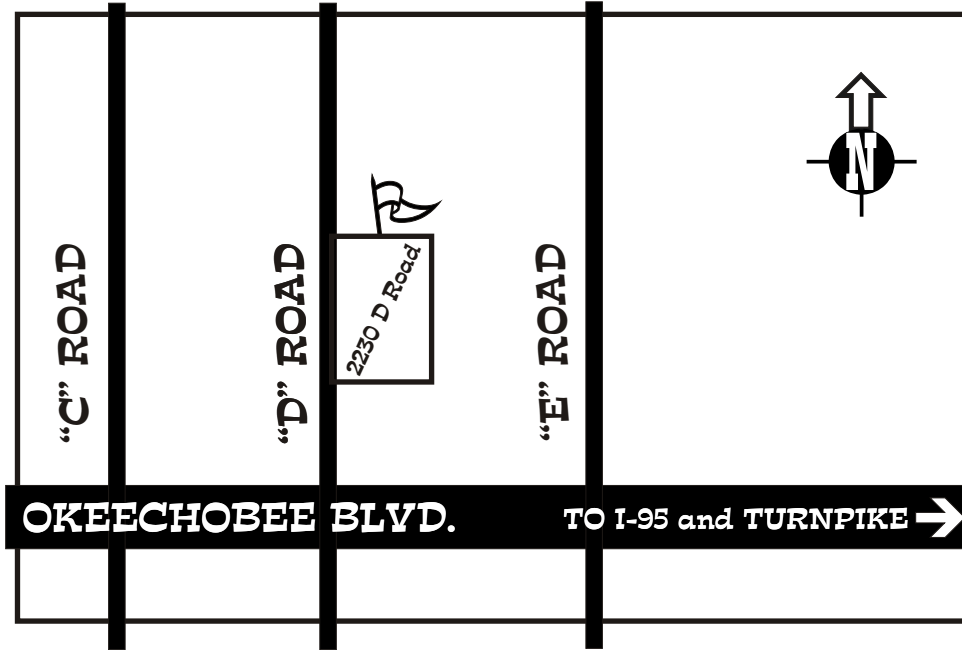

Casperey Stables of West Palm Beach  
2330 D Road  
Loxahatchee, FL 33470  
(561) 792-4990

D ROAD IS APPROX. 8.5 MILES  
WEST OF THE TURNPIKE